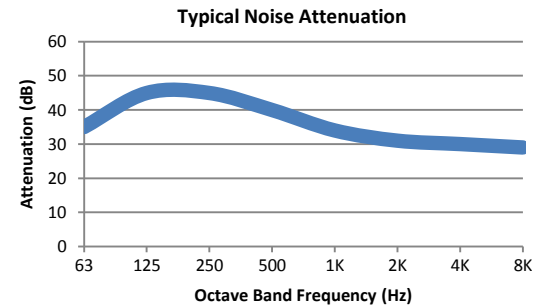

- All welded steel construction
- Quality design and manufacture
- ANSI plate flange connections
- High temperature paint primer

Performance

Nett Technologies' Hospital Grade Disc Silencers are designed to achieve maximum performance with the least amount of backpressure. The silencers are Reactive Silencers and are typically used for reciprocating or positive displacement engines in an enclosure where noise level regulations are high.